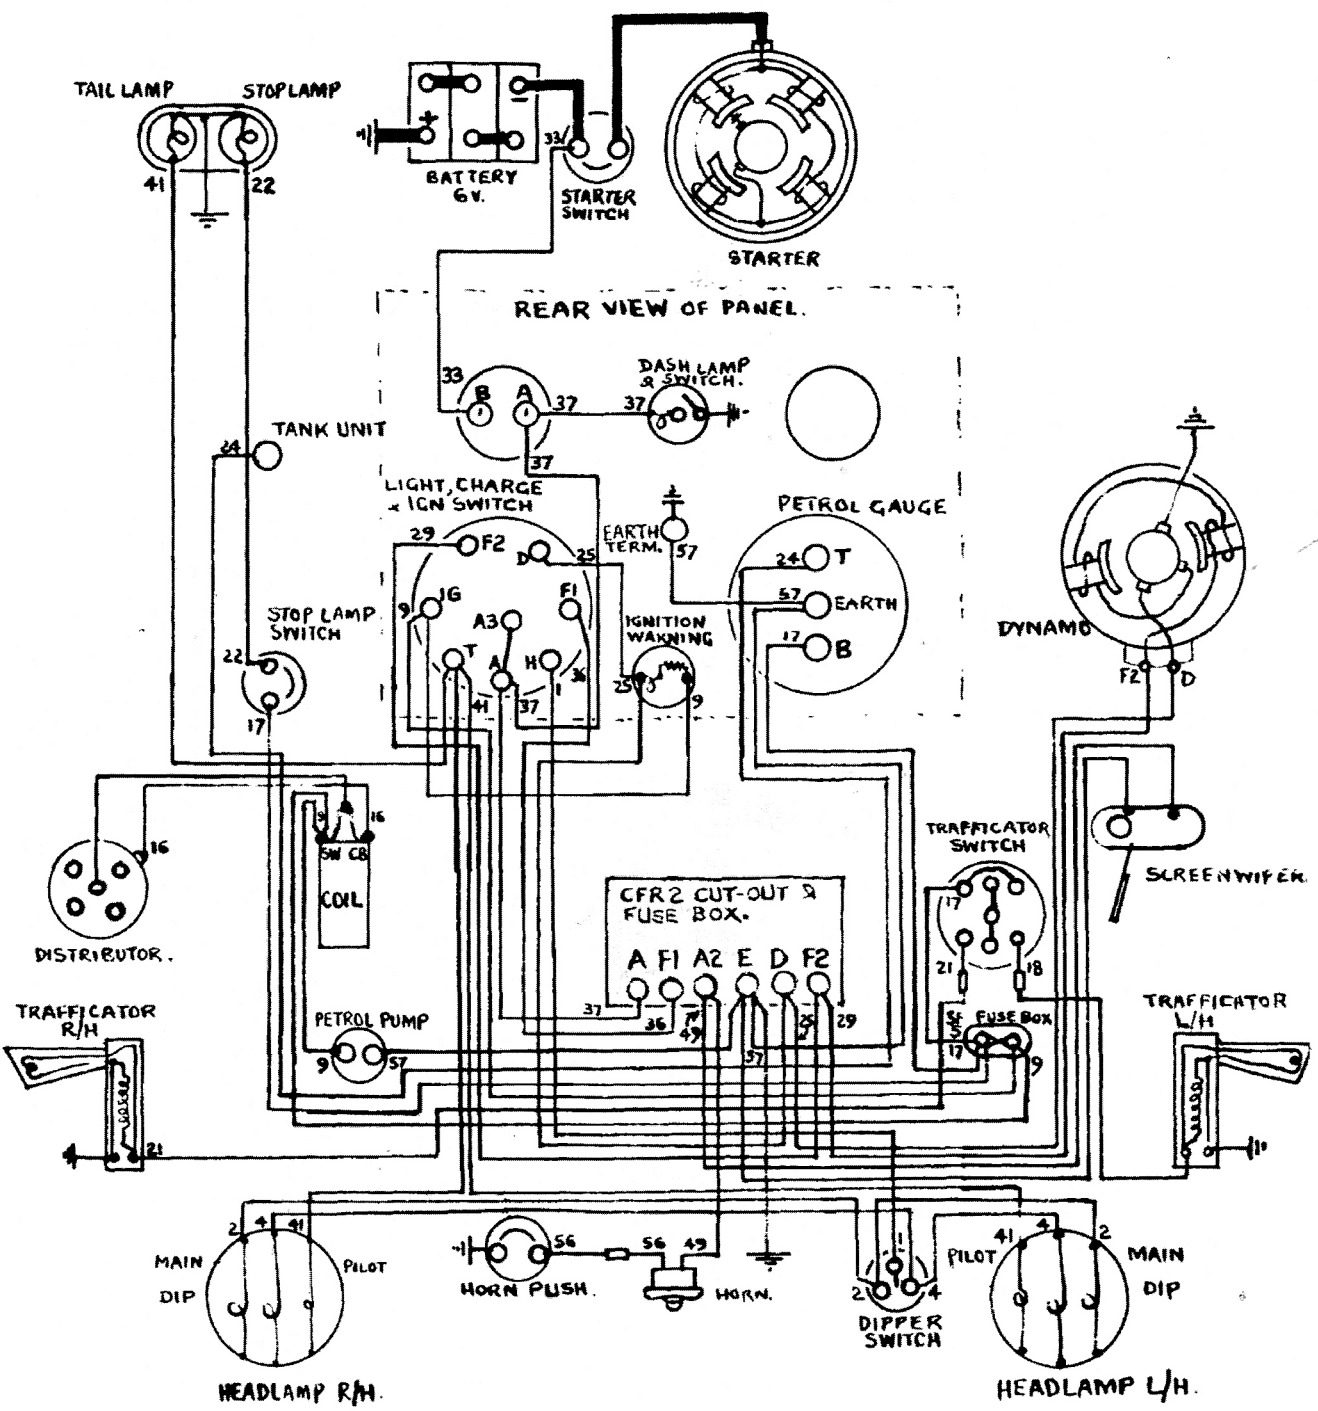

# SERIES "Z" WIRING DIAGRAM

## Up to engine 169825

Key to colour code numbers as shown on wiring diagrams

- |                       |                        |                        |
|-----------------------|------------------------|------------------------|
| 1. Blue               | 23. Green with Brown   | 45. Red with Green     |
| 2. Blue with Red      | 24. Green with Black   | 46. Red with Purple    |
| 3. Blue with Yellow   | 25. Yellow             | 47. Red with Brown     |
| 4. Blue with White    | 26. Yellow with Red    | 48. Red with Black     |
| 5. Blue with Green    | 27. Yellow with Blue   | 49. Purple             |
| 6. Blue with Purple   | 28. Yellow with White  | 50. Purple with Red    |
| 7. Blue with Brown    | 29. Yellow with Green  | 51. Purple with Yellow |
| 8. Blue with Black    | 30. Yellow with Purple | 52. Purple with Blue   |
| 9. White              | 31. Yellow with Brown  | 53. Purple with White  |
| 10. White with Red    | 32. Yellow with Black  | 54. Purple with Green  |
| 11. White with Yellow | 33. Brown              | 55. Purple with Brown  |
| 12. White with Blue   | 34. Brown with Red     | 56. Purple with Black  |
| 13. White with Green  | 35. Brown with Yellow  | 57. Black              |
| 14. White with Purple | 36. Brown with Blue    | 58. Black with Red     |
| 15. White with Brown  | 37. Brown with White   | 59. Black with Yellow  |
| 16. White with Black  | 38. Brown with Green   | 60. Black with Blue    |
| 17. Green             | 39. Brown with Purple  | 61. Black with White   |
| 18. Green with Red    | 40. Brown with Black   | 62. Black with Green   |
| 19. Green with Yellow | 41. Red                | 63. Black with Purple  |
| 20. Green with Blue   | 42. Red with Yellow    | 64. Black with Brown   |
| 21. Green with White  | 43. Red with White     |                        |
| 22. Green with Purple | 44. Red with White     |                        |